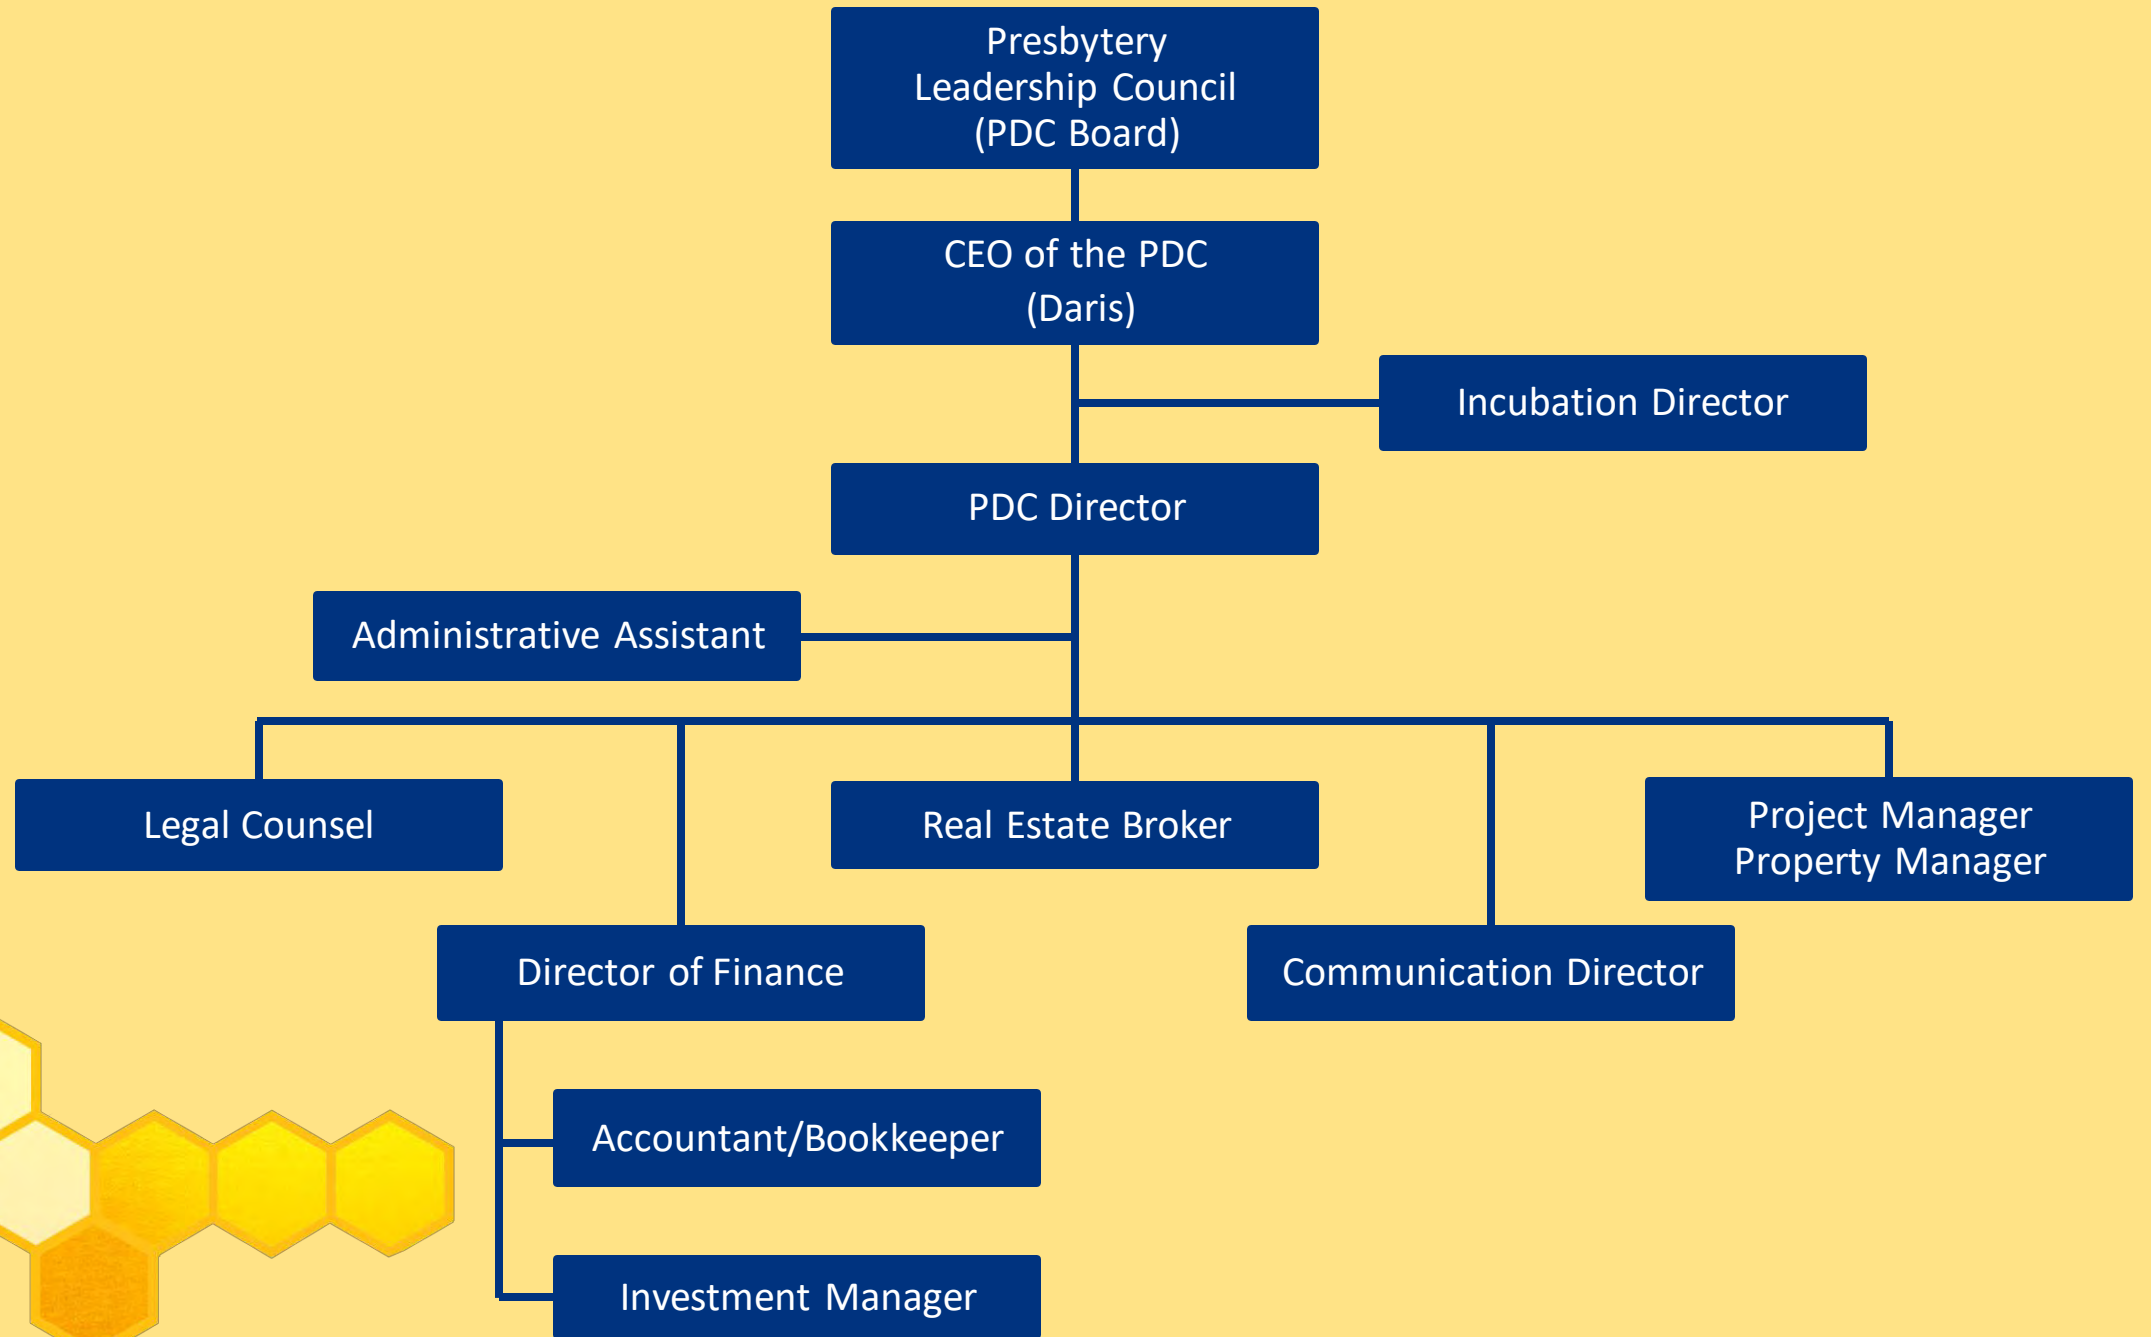

Organizational Chart